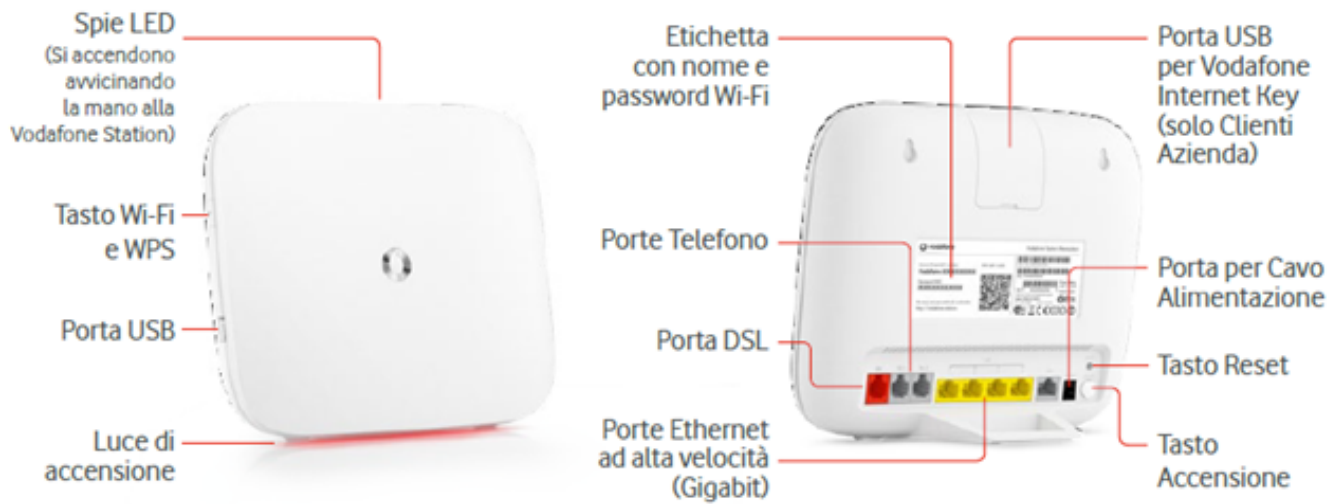

[Crackare Vodafone Station Wps](#)